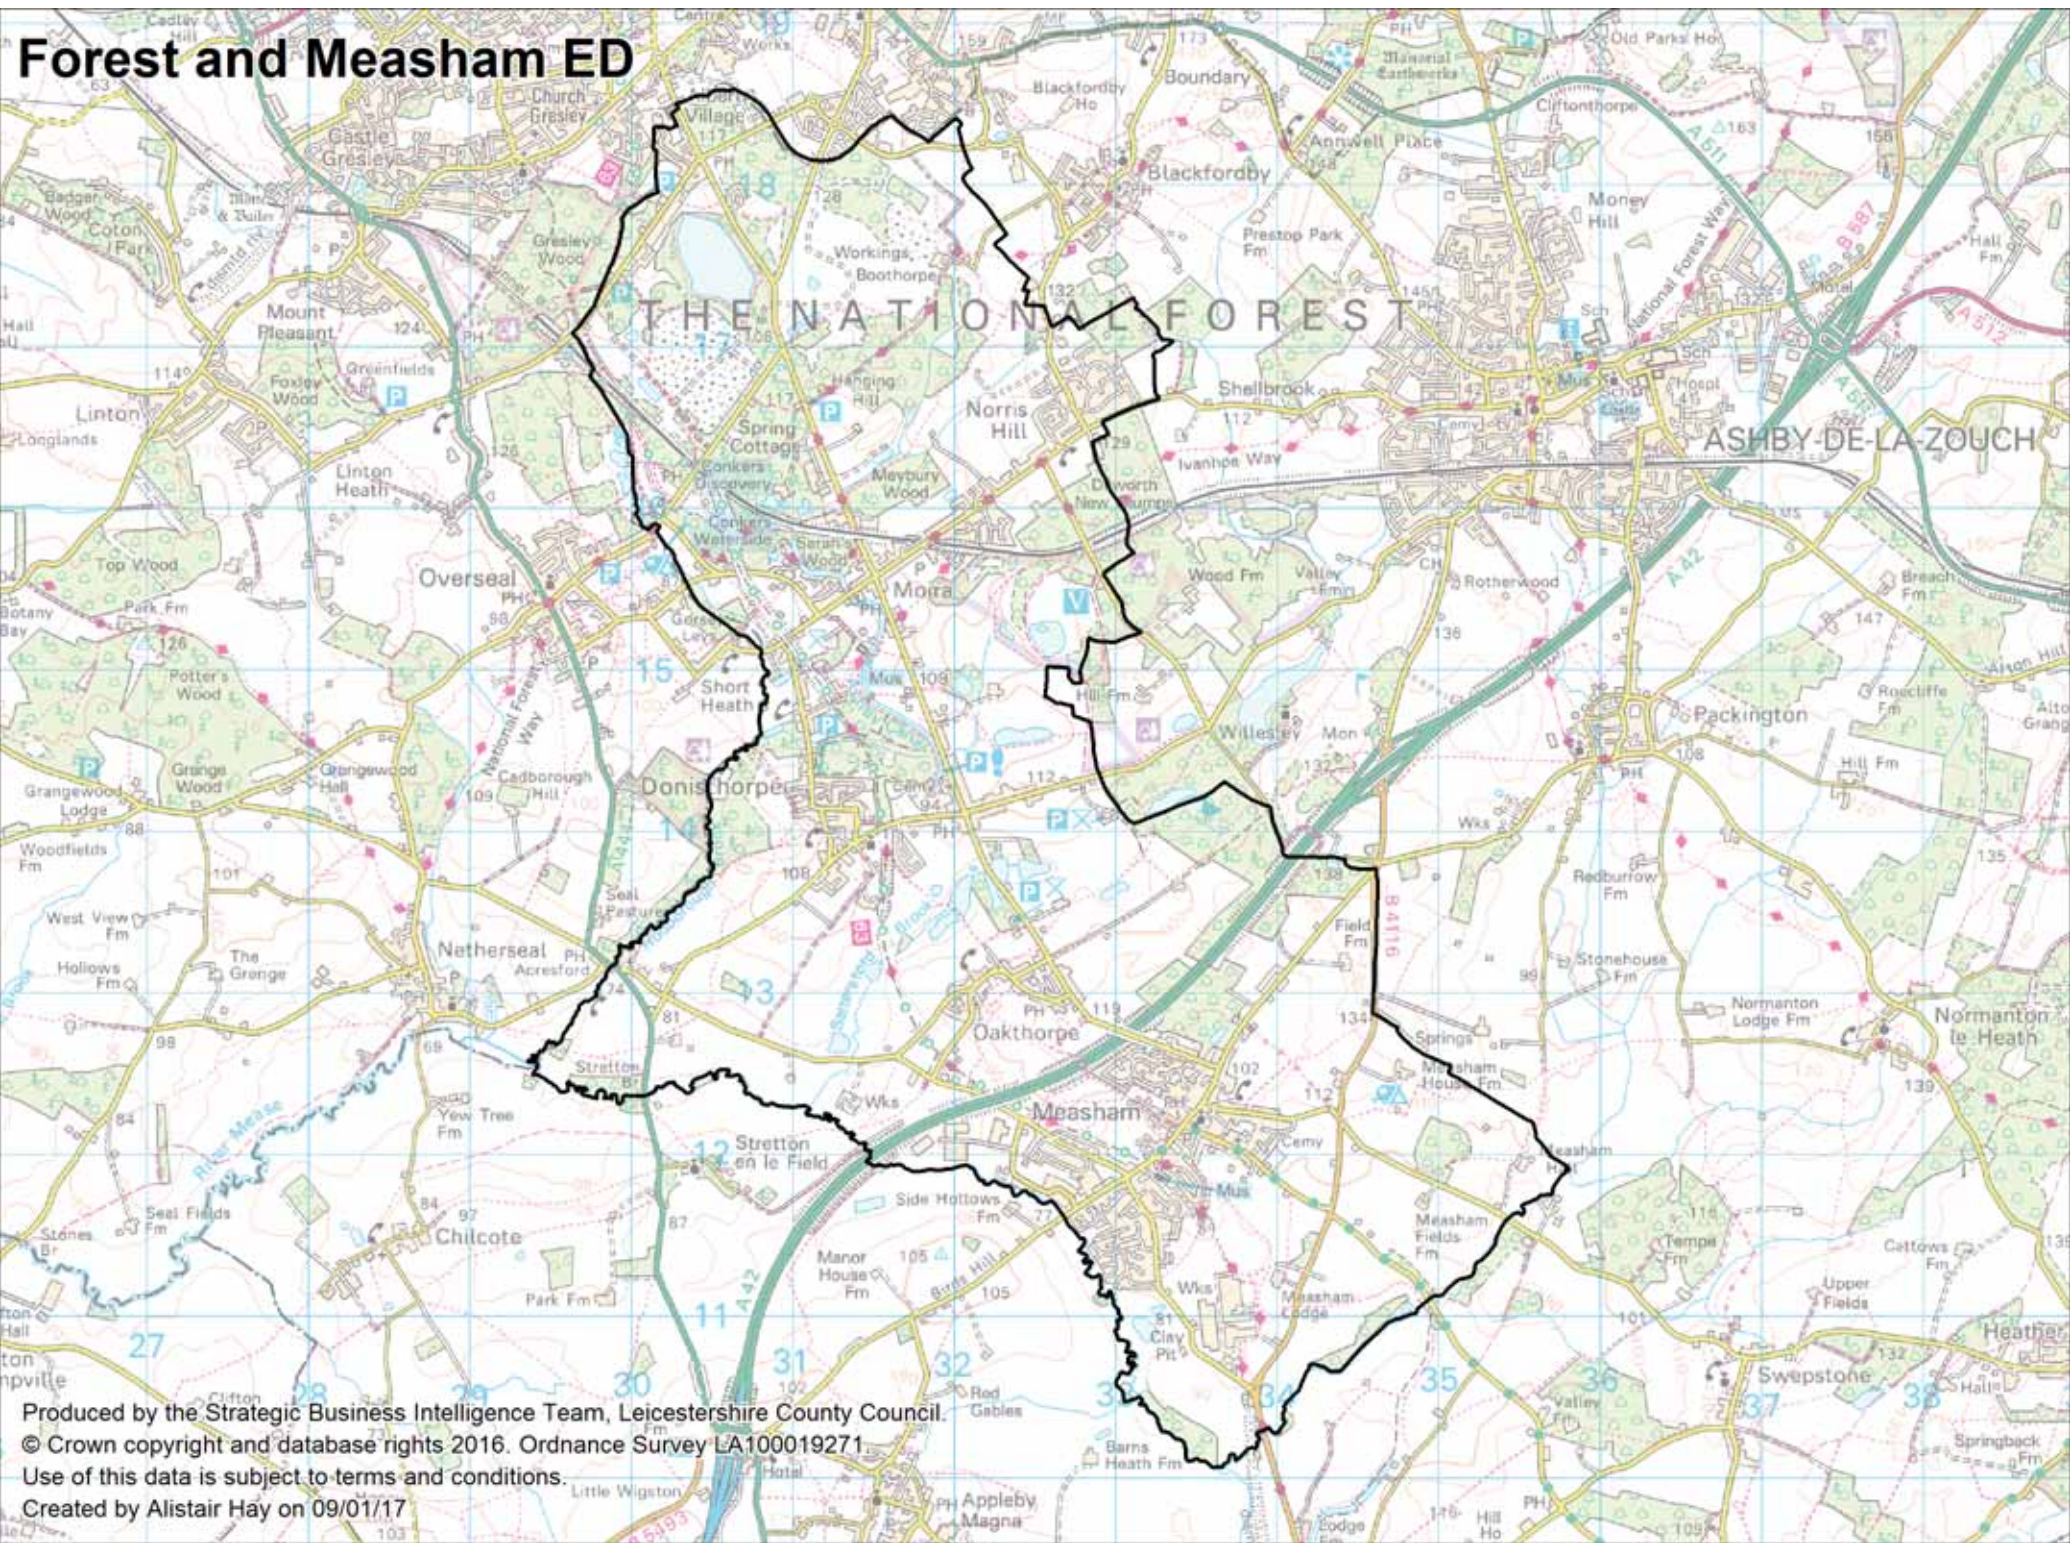

Forest and Measham ED

Produced by the Strategic Business Intelligence Team, Leicestershire County Council.
© Crown copyright and database rights 2016. Ordnance Survey LA100019271
Use of this data is subject to terms and conditions.
Created by Alistair Hay on 09/01/17